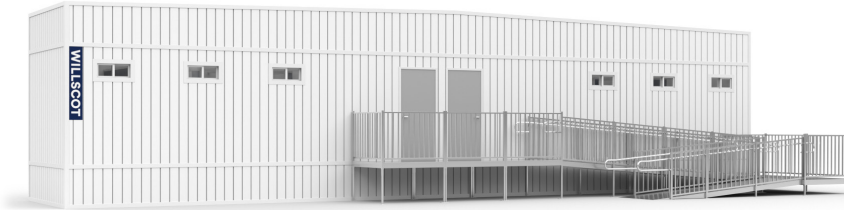

# 64' x 12' TOILET TRAILER

Our toilet trailers are the most complete, most versatile portable restroom option on the market. These mobile toilet trailers can accommodate up to 120 people.

### Dimensions

64' Long (including hitch)  
 60' Box size  
 12' Wide  
 8' Ceiling height