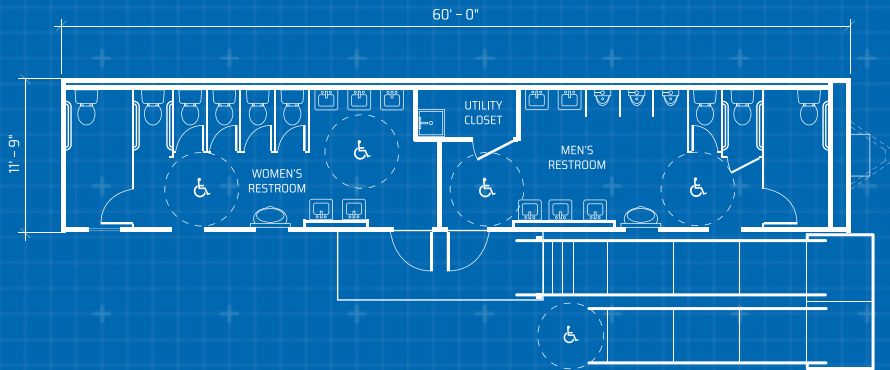

# 64' x 12' TOILET TRAILER

Our toilet trailers are the most complete, most versatile portable restroom option on the market. These mobile toilet trailers can accommodate up to 120 people.

### Dimensions

64' Long (including hitch)  
 60' Box size  
 12' Wide  
 8' Ceiling height